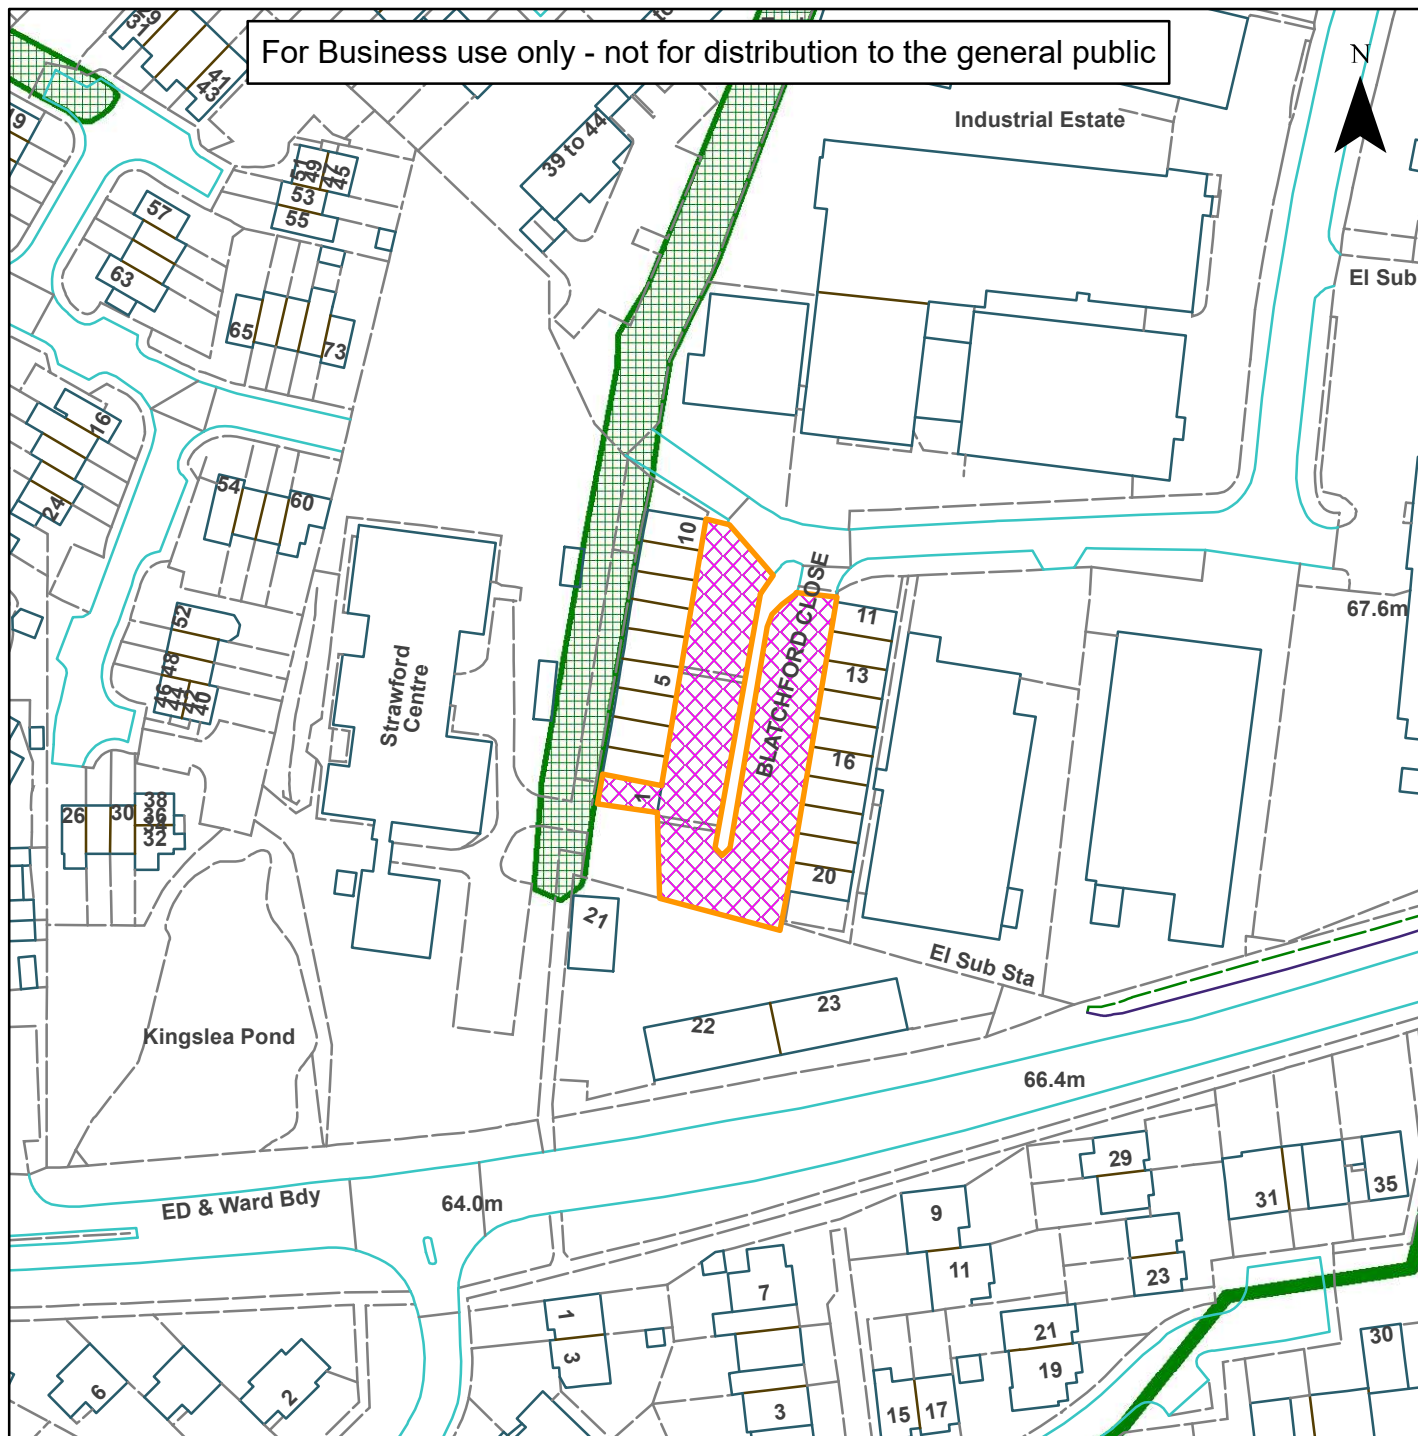

08) DC/22/1933

Horsham District Council

Unit 1, Blatchford Close, Horsham, West Sussex, RH13 5RG

For Business use only - not for distribution to the general public

Scale: 1:1,250

Reproduced by permission of Ordnance Survey map on behalf of HMSO. © Crown copyright and database rights (2019). Ordnance Survey Licence.100023865